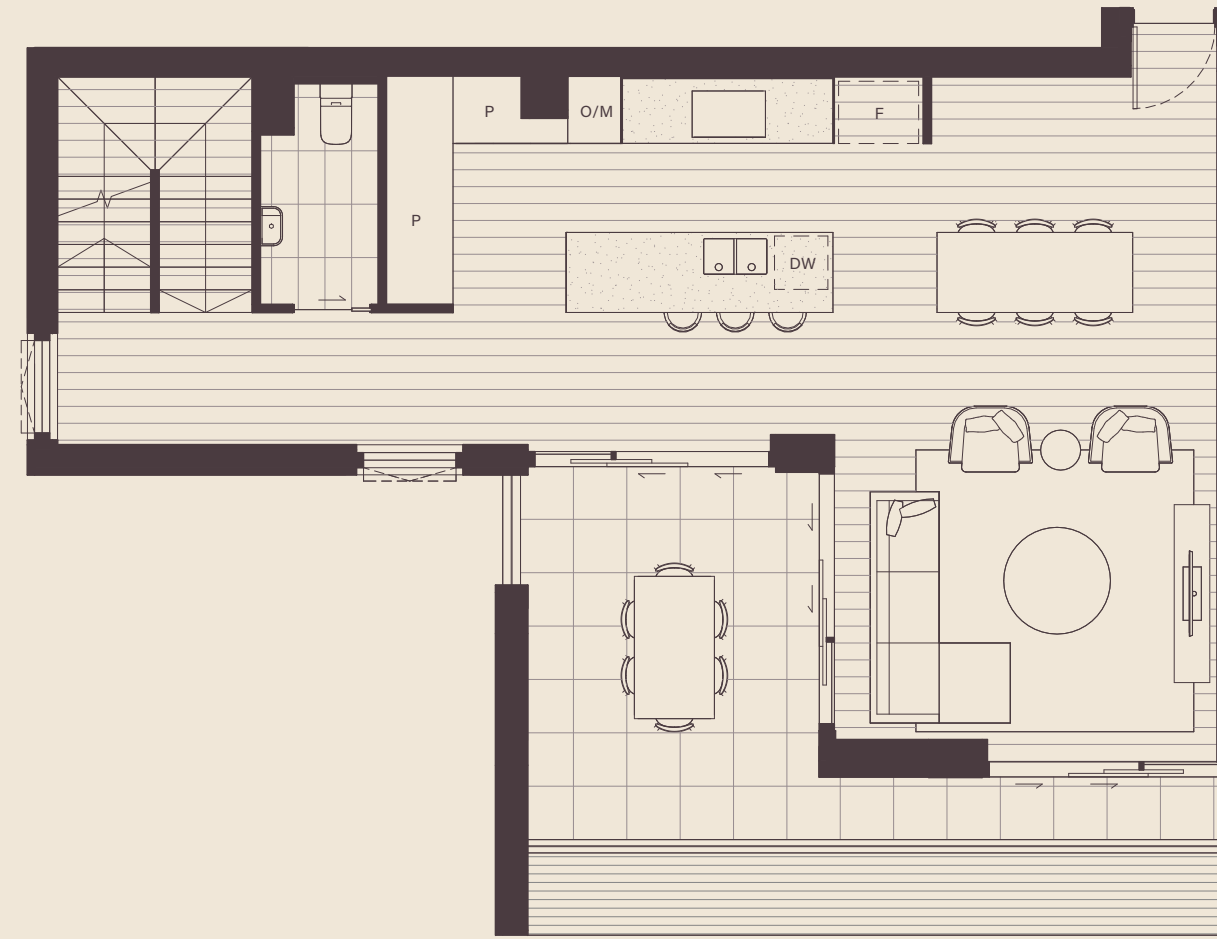

Terrace Home Type TH3V

TH15

3 2.5 2 2

Internal	213m²
External	61m²
Total	274m²

LEGEND

O	Oven
P	Pantry
BR	Broom Cupboard
D	Dryer
DW	Dishwasher
F	Fridge Recess
ST	Storage
SV	Services Cupboards
WM	Washing Machine Space
M	Steam Oven/Microwave

LEVEL 2